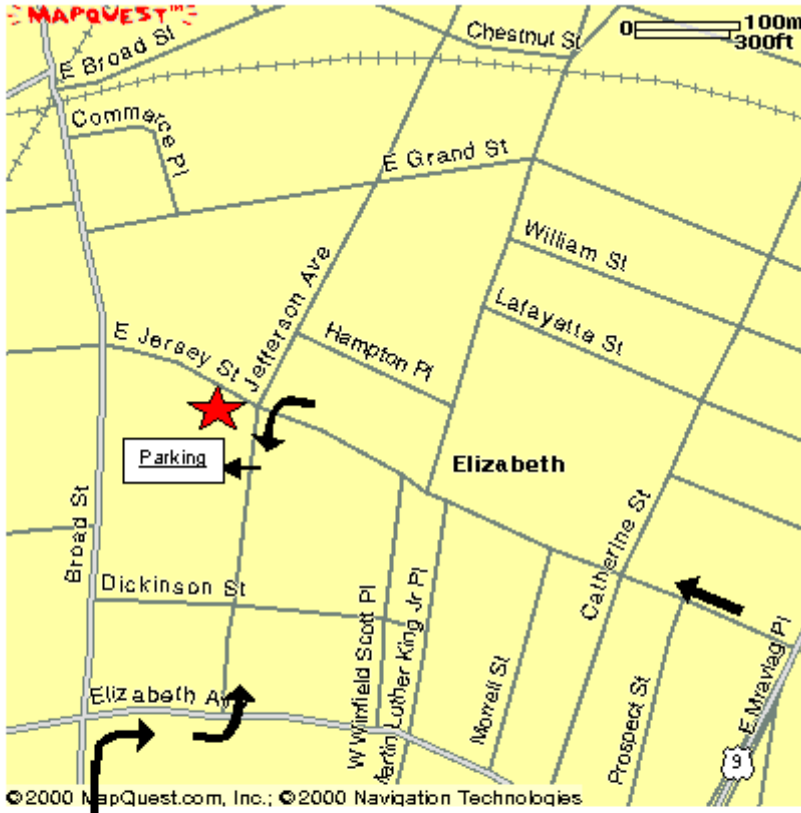

FROM TURNPIKE: Exit 13 A, Follow 1/9 South 8 lights, Right at 8th light this point you will be on East Jersey Street, proceed 3 lights, left turn on to Jefferson (at Ritz Theater), Right at first driveway (behind the Ritz Theater), Pull in until you see our loading dock, enter showroom through back door.

FROM ROUTE 22: 22 East to 1/9 South, Right at 8th light , Left at 3rd light on Jefferson (at Ritz Theater), Right at first driveway (behind the Ritz Theater), Pull in until you see our loading dock, enter showroom through back door.

FROM STATEN ISLAND: Goethal's Bridge, follow 439W, Pass Bay Way Liquors and at the next light make a Right onto Broad Street. Proceed 6 traffic lights and make a right onto Elizabeth Avenue, (Elizabeth Courthouse on left), Make immediate left onto Jefferson Ave and proceed a block and a half, Turn left into driveway after parking garage, Pull in until you see our loading dock, enter showroom through back door.

FROM NYC VIA TRAIN: Go to Penn Station and take NJ Transit to Elizabeth. Get off at the Broad St. Station. Exit to your right and make a right onto Broad Street. Proceed one block and turn left onto East Jersey Street. Go one block. We're on the right side next to the Ritz Theater.